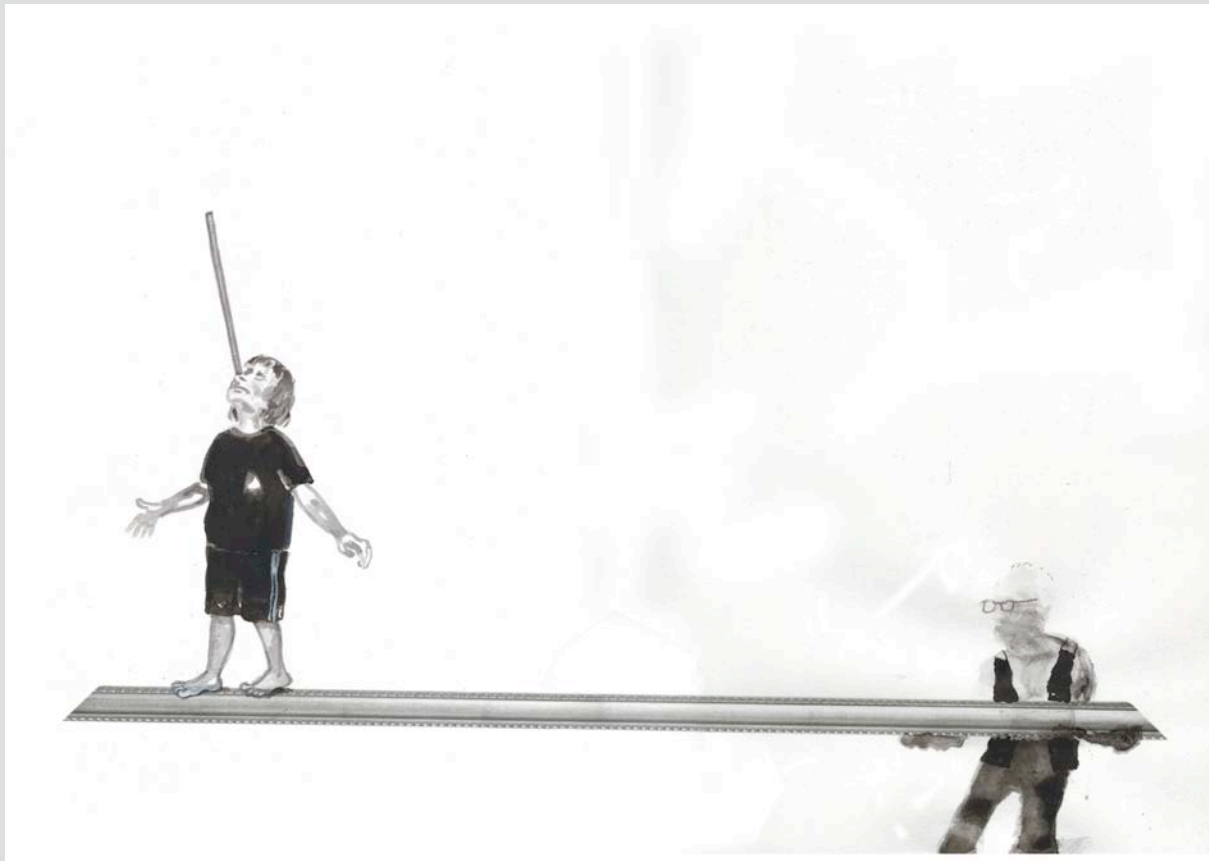

Open frame] [Works on paper made together by Fons van Laar and C.A. Wertheim for the exhibition **1 + 1 = 22**. Galerie Roy, Zülpich, Germany 12|9 - 25|10|2015]

[Left: Fons van Laar. *Portrait of C.A. Wertheim*. 2015. Ink on paper. 29,7 x 21 cm. Right: C.A. Wertheim. *Portrait of Fons van Laar*. 2015. Wood and ink on paper. 29,7 x 21 cm.]