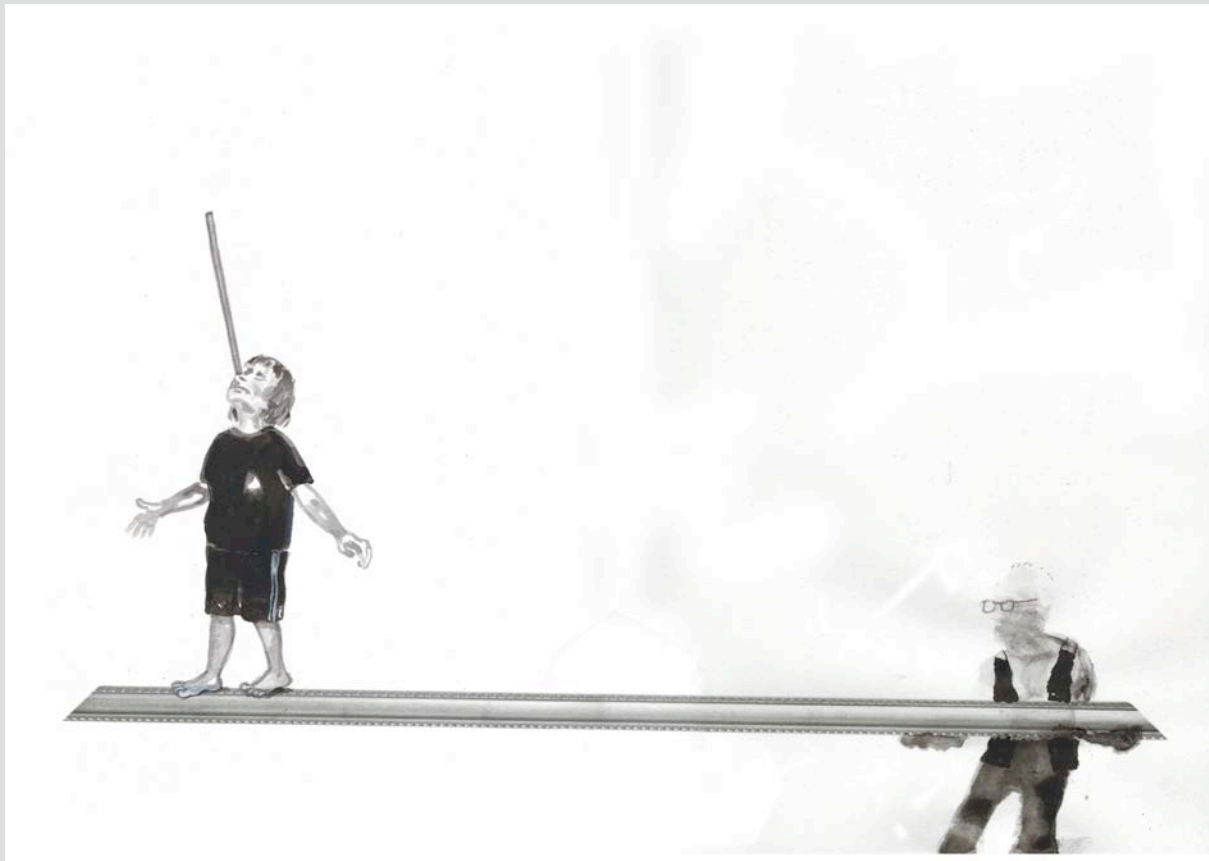

**Open frame]** [Works on paper made together by Fons van Laar and C.A. Wertheim for the exhibition **1 + 1 = 22**. Galerie Roy, Zülpich, Germany 12|9 - 25|10|2015]

[Left: Fons van Laar. *Portrait of C.A. Wertheim*. 2015. Ink on paper. 29,7 x 21 cm. Right: C.A. Wertheim. *Portrait of Fons van Laar*. 2015. Wood and ink on paper. 29,7 x 21 cm.]